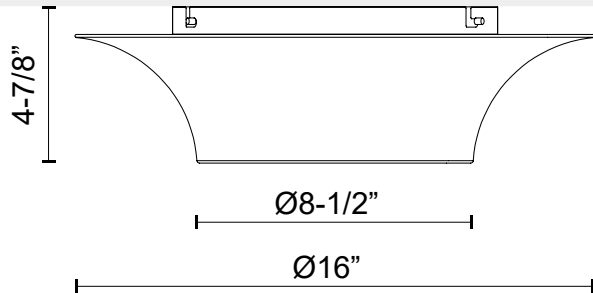

alora mood

P. 1.855.855.8926

CANADA: 19054 28TH Avenue Surrey - BC V3Z 6M3

USA: 3035 E. Lone Mountain Rd - Las Vegas, NV, 89081

EMIKO FM523016

FIXTURE DIMENSIONS	D16" x H4-7/8"
LAMP TYPE	E26
MAX WATTAGE	60W
BULB QTY	2
BULBS INCLUDED	No
VOLTAGE	120V
GLASS DETAILS	Frosted Glass
MATERIAL	Aluminum; Glass; Steel;
LOCATION	Dry
PAINT FINISH	BG02; MB01;

[D - Diameter, L - Length, W - Width, H - Height, E - Extension]

AVAILABLE FINISHES:

*For complete warranty terms, please visit: www.aloralighting.com/warranty

WWW.ALORAMOOD.COM

© 2022 KUZCO LIGHTING. ALL RIGHTS RESERVED.